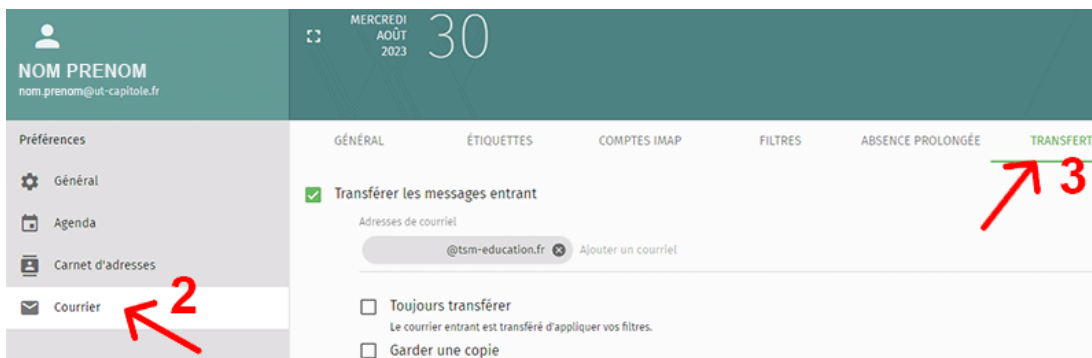

5. Enter your TSM email address (4) and click on “Enregistrer” (5)